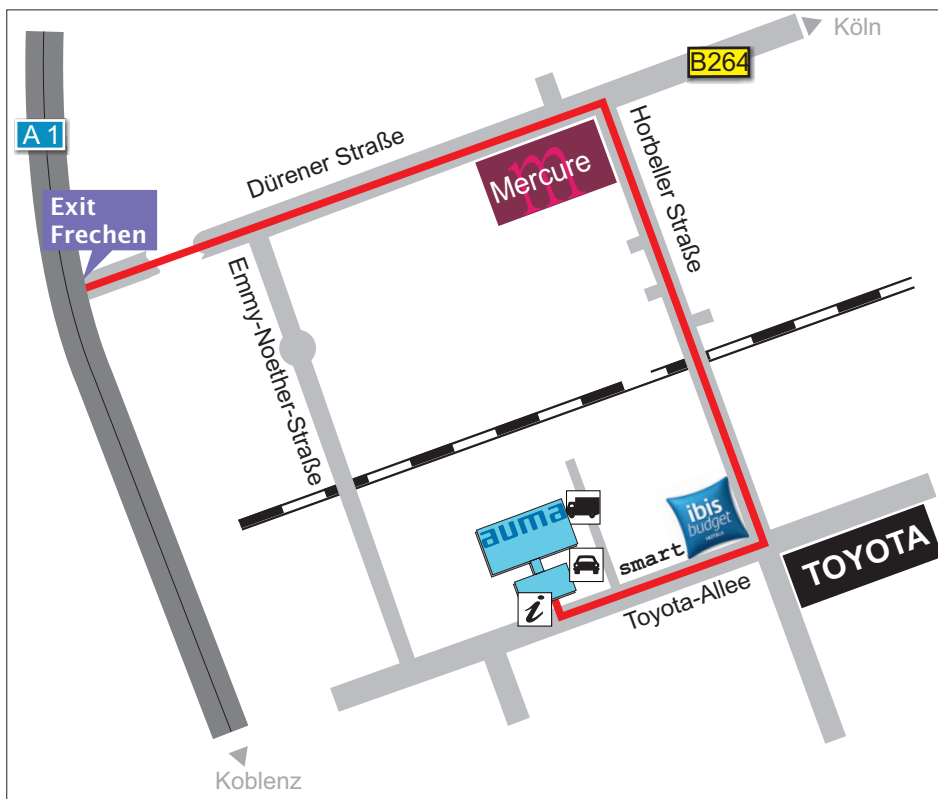

# Directions to Service-Center Köln

If you take the motorway A 4 for your journey then first drive towards Koblenz at the motorway intersection Köln-West, and then take the exit no.104 Frechen.

When coming from motorway A 1 take exit no. 104 Frechen at the motorway intersection Köln-West.

From the motorway exit drive along the Dürener Straße / B 264 towards Köln.

After approximately 800 m turn right into the Horbeller Straße.

Continue for approximately 500 m, then turn right into the Toyota-Allee.

After approximately 200 m turn right into the AUMA premises.

-  Reception
-  Visitors car park
-  Goods in