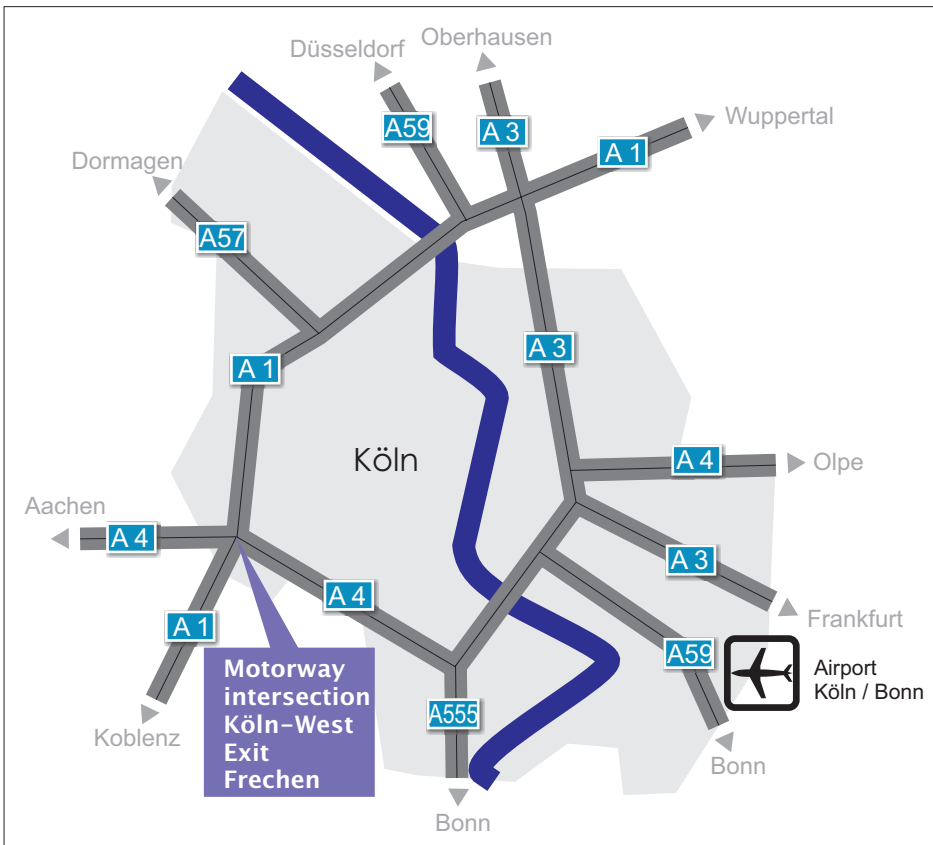

# Directions to Service-Center Köln

If you take the motorway A 4 for your journey then first drive towards Koblenz at the motorway intersection Köln-West, and then take the exit no.104 Frechen.

When coming from motorway A 1 take exit no. 104 Frechen at the motorway intersection Köln-West.

From the motorway exit drive along the Dürener Straße / B 264 towards Köln.

After approximately 800 m turn right into the Horbeller Straße.

Continue for approximately 500 m, then turn right into the Toyota-Allee.

After approximately 200 m turn right into the AUMA premises.

-  Reception
-  Visitors car park
-  Goods in